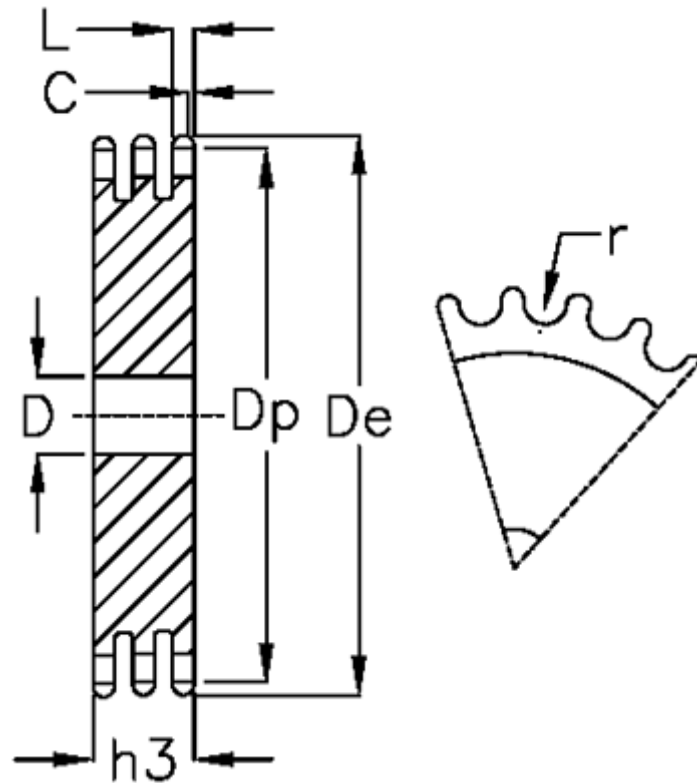

Article number: 616023007090

Description: Plate wheel 12 B-3 Z=90 triplex

Measures

| | |
|----------------|--------------|
| C | = 2 |
| D | = 30 |
| De | = 554.8 |
| Dp | = 545.86 |
| For chain size | = 3/4 x 7/16 |
| For chain type | = 12 B-3 |
| h3 | = 49.8 |
| L | = 10.8 |

| | |
|-----------------|---------|
| Number of teeth | = 90 |
| r | = 12.07 |